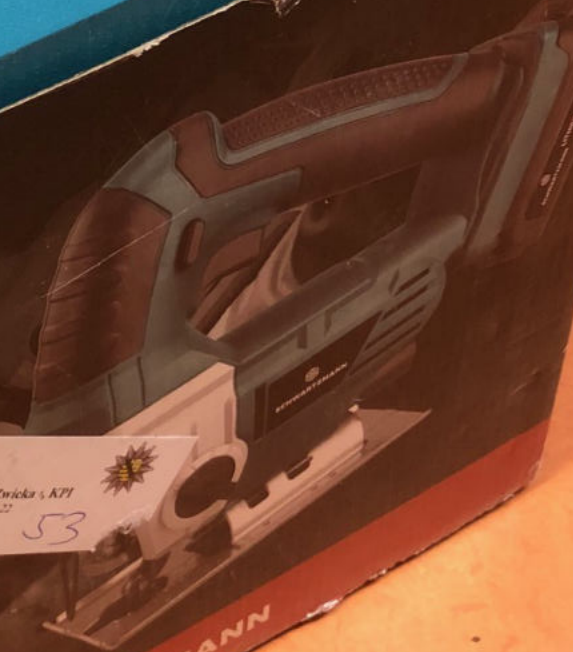

18v
LI-ION BATTERY

0-2400 MIN⁻¹
NO LOAD SPEED

1500mAh
BATTERY CAPACITY

6mm(steel)
20mm(plastic)
65mm(wood)
MAX. CUTTING DEPTH

SCHWARTZMANN

PD Zwicko s KPI
D2 A22
VAc
53
Art. Nr.